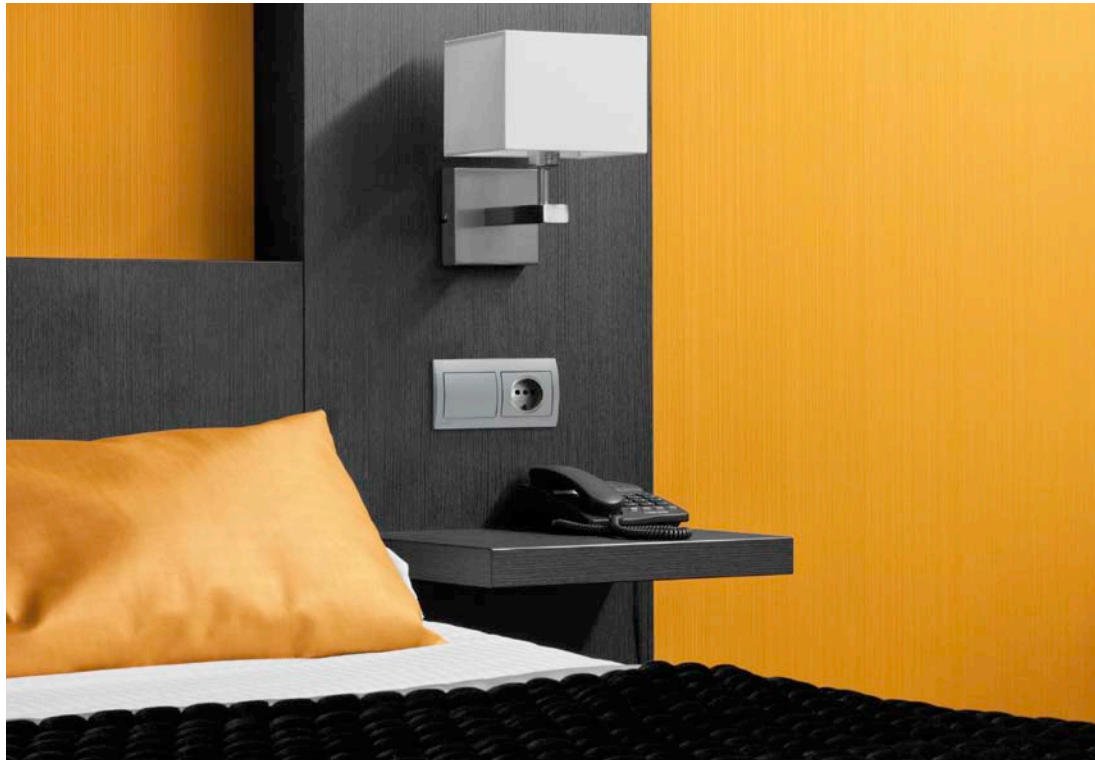

# New DELTA iris Program

A multitude of designs combined with emergency light  
and alarm functions

Answers for infrastructure.

DELTA iris switches and outlets are excellent for use in offices, hotels, rental apartments, public buildings and movie theaters.